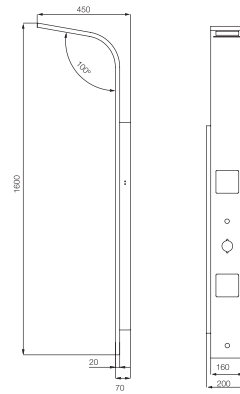

jaquar.com

Name	Shinny
Product Code	JPL-SSF-ST8896
Size (mm)	1600 x 230 mm
Material	Stainless Steel
Accessories Included	
Features	<ul style="list-style-type: none">• 2 Moveable ABS body massage jets• Head Shower• Hand Shower• Cascade Shower• Minimum Water Pressure 2 bar